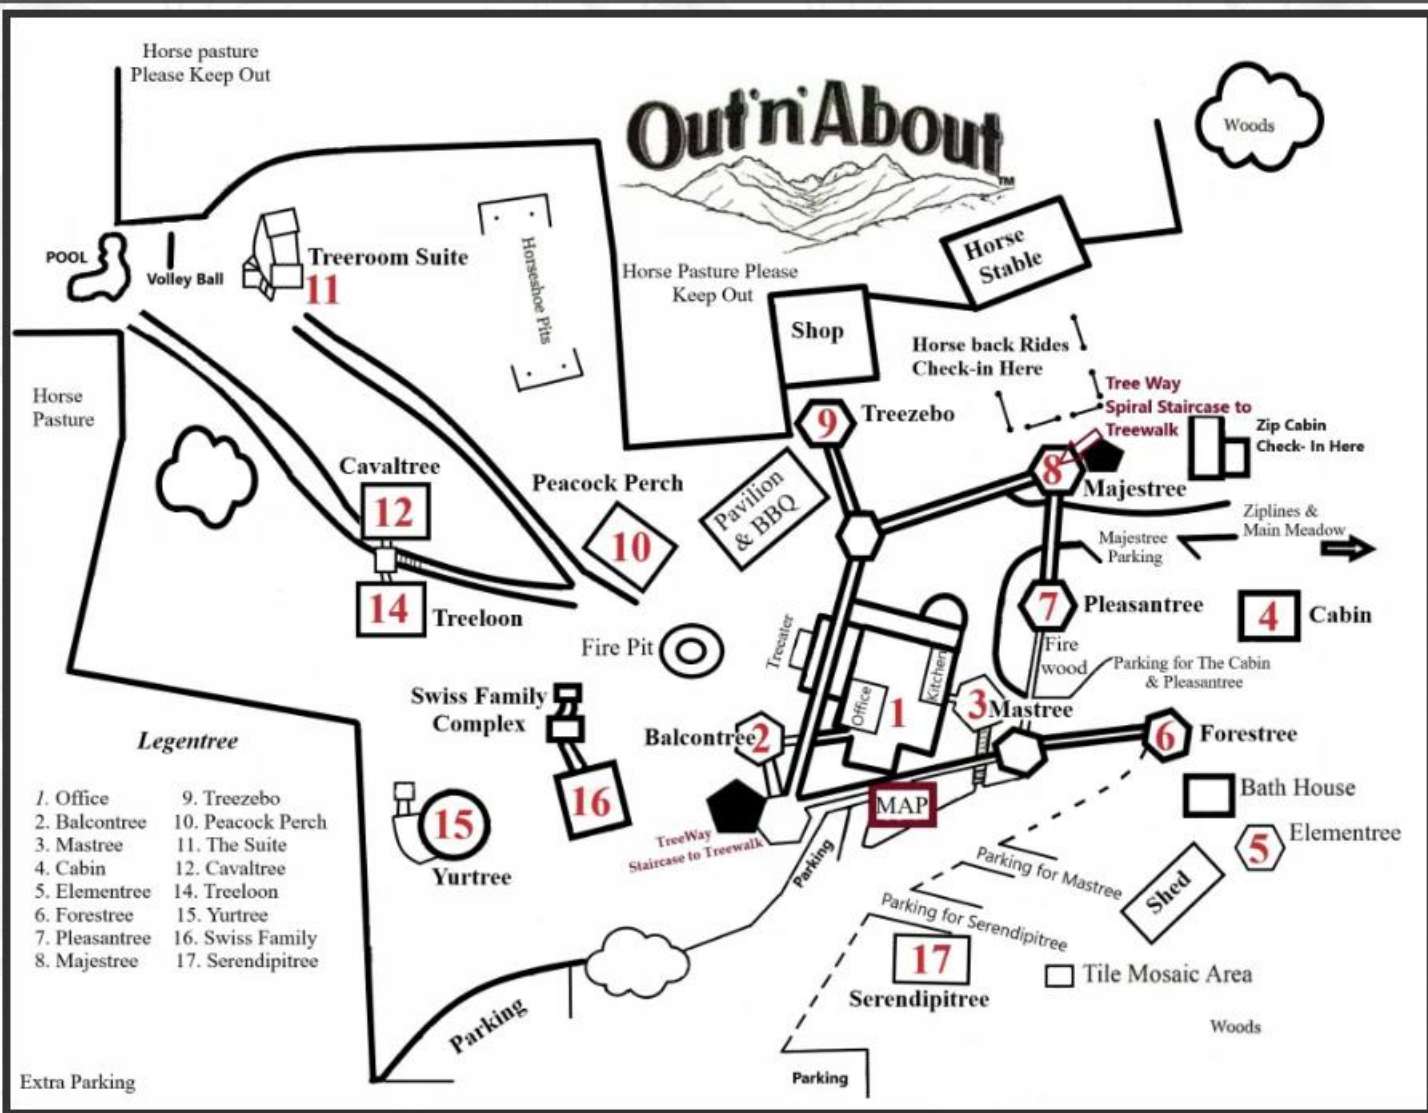

Visit the website
<https://treehouses.com/>

Prices are listed on the website. Contact Glenna to register and book the treehouse that suits you best.

OUT N ABOUT TREESORT MAP